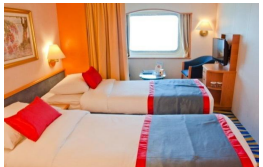

Oceanview with Window
窗户海景客房